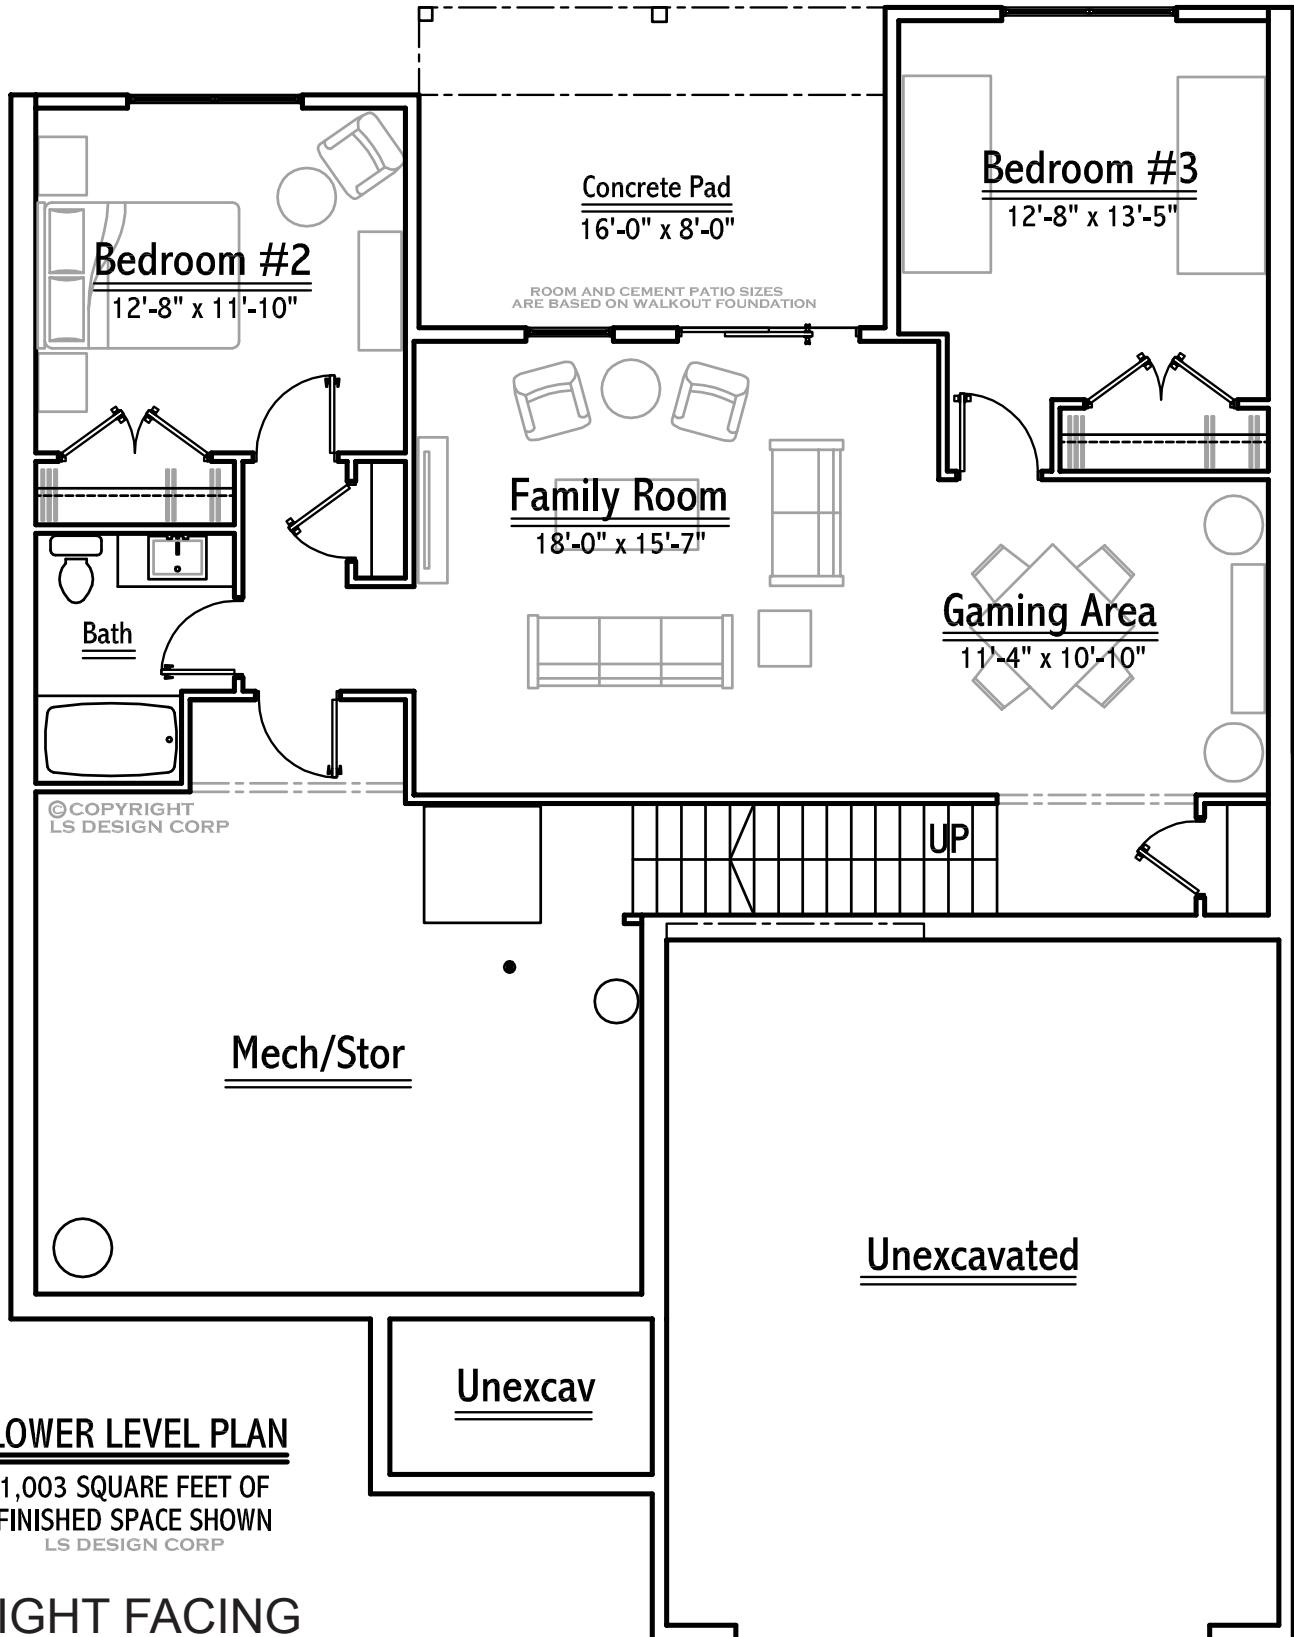

# Hemlock

## LOWER LEVEL PLAN

1,003 SQUARE FEET OF  
FINISHED SPACE SHOWN  
LS DESIGN CORP

RIGHT FACING